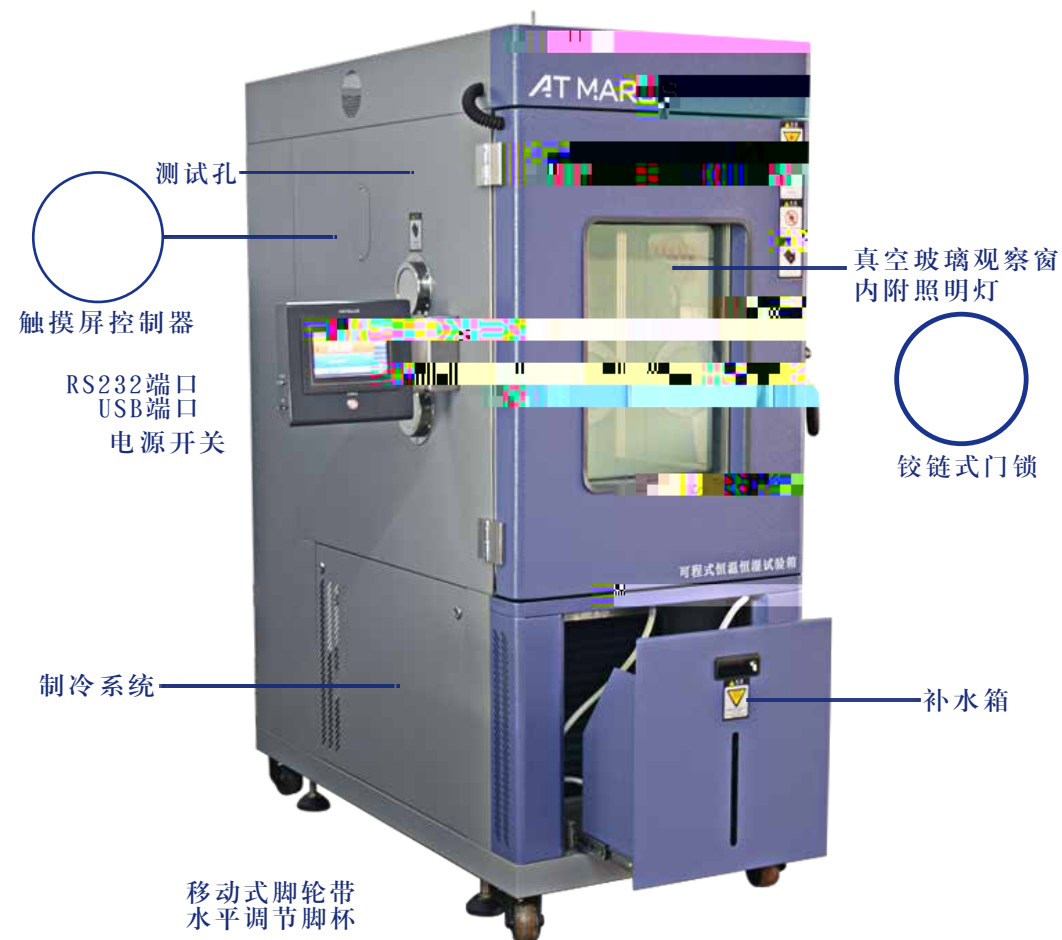

AT-225

www.atmars.cn

www.atmars.cn

产品细节

[1]	SUS304#
[2]	100mm
[3]	400×600mm
[4]	100 50 1 ()
[5]	
[6]	
[7]	1
[8]	1/2
[9]	
[10]	1

[1]	7 LED	800×480
[2]	/	
[3]	PT100	
[4]	PID /2 4-20mA	/16 ()
[5]	8 IS /8 T	/4 AL
[6]	16 □	
[7]	-90.00 --200.00	-90.00 --300.00 ±0.2
[8]	RS232/RS485	1.2m
[9]	/	
[10]		NOT, AND, OR, NOR, XOR PLC
[11]	->	->
[12]	120	100
[13]	IP	
[14]		